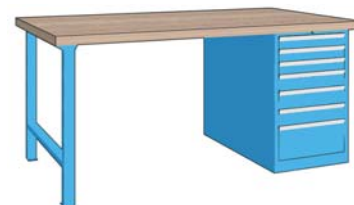

Tkn MAG-LINE **Workbench with beech blockboard top**

Workbench with beech blockboard top, thickness 40 mm with smoothed edges.
Supplied dismantled.

Code	€	Dimensioni LxPxH (mm)	Portata (Kg)	Colore
V150370005	---	1500x800x870	750	Blue RAL 5015
V150370010	---	2000x800x870	500	Blue RAL 5015

Tkn MAG-LINE **Modular workbench with wood top**

Modular workbench, box-type steel with multilayer beech plywood top, thickness 35 mm; chest of drawers with 5 drawers, front height 1x125 mm 4x150 mm, smooth bottom and sides, no slots and punctures, **fully extractable**, capacity 70 Kg.

Code	€	Dimensions LxPxH (mm)	Capacity (Kg)	Colour
V150400005	---	1500x700x865	1400	Blue RAL 5015

Tkn MAG-LINE **Workbench with beech blockboard top**

Workbench with beech blockboard top, thickness 40 mm with smoothed edges.
With drawer unit, 7 drawers, with front height 3x 75mm, 3x 100mm, 1x 200mm; partial extraction, capacity 100 Kg (27x36E). Supplied disassembled.