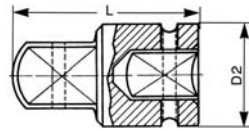

Impact series adapter connector, small/large

Small to large adapter connector for socket wrenches, Impact series, with hex mouth with 1/4" DIN 3121 connection, for use with electric or pneumatic impulse screwdrivers, transversal hole for safety fastening using ring and pin, in special tempered tool steel, sanded finish.

1/4

Code	€	Internal/external frame (Inches)	L (mm)	D2 (mm)
N111770020	€	1/4-3/8	26	13

Impact series extension

Extension for socket wrenches, Impact series, with hex mouth with 1/4" DIN 3121 connection, for use with electric or pneumatic impulse screwdrivers, transversal hole for safety fastening using ring and pin, in special tempered tool steel, sanded finish.

1/4

Code	€	L (mm)	D2 (mm)
N111770010	€	50	13
N111770015	€	150	13

Articulated impact series extension

Extension for socket wrenches, Impact series, with hex mouth with 1/4" DIN 3121 connection, for use with electric or pneumatic impulse screwdrivers, **possibility of adjusting the wrenches up to 15 °**, transversal hole for safety fastening using ring and pin, in special tempered tool steel, sanded finish.

Rubber safety ring

Safety rubber ring for socket wrenches Impact series 1/4" connection.

1/4

Code	€	For ø D2 (mm)
N111770025	€	13

Impact series socket wrench with hex socket

Socket wrench, Impact series, with hex mouth with 3/8" DIN 3129 connection, for use with electric or pneumatic impulse screwdrivers, transversal hole for safety fastening using ring and pin, in special tempered tool steel, sanded finish.