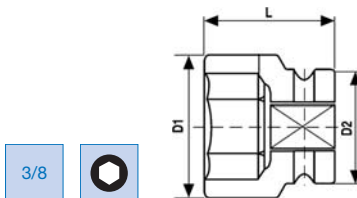

Rubber safety ring

Safety rubber ring for socket wrenches Impact series 1/4" connection.

1/4

Code	€	For ø D2 (mm)
N111770025	€	13

Impact series socket wrench with hex socket

Socket wrench, Impact series, with hex mouth with 3/8" DIN 3129 connection, for use with electric or pneumatic impulse screwdrivers, transversal hole for safety fastening using ring and pin, in special tempered tool steel, sanded finish.

3/8

Code	€	Size (mm)	L (mm)	D1 (mm)	D2 (mm)
N111790010	€	10	30	16	19
N111790012	€	12	30	19	19
N111790013	€	13	30	20	22
N111790014	€	14	30	21	22

Code	€	Size (mm)	L (mm)	D1 (mm)	D2 (mm)
N111790015	€	15	30	22	22
N111790017	€	17	30	25	22
N111790019	€	19	30	27,5	22