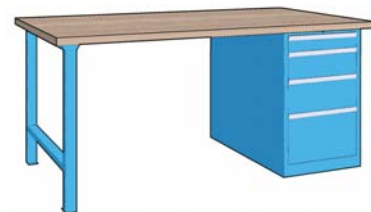

V15042	€	Dimensions LxPxH (mm)	Capacity (Kg)	Colour
V150420015	---	1500x800x870	1500	blue RAL 5015
V150420020	---	2000x800x870	900	blue RAL 5015

Tkn MAG-LINE **Workbench with beech blockboard top**

Workbench with beech blockboard top, thickness 40 mm with smoothed edges. With drawer unit 2 drawers, with front height 100 mm, partial extraction, capacity 100 Kg.